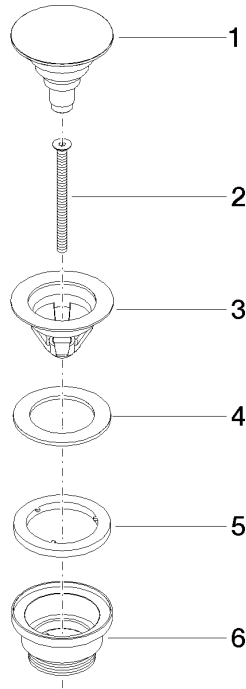

10 125 970

Fits: IMO, LULU, MADISON, MEM, TARA,
CL.1, LISSÉ, VAIA, META, CYO

	Matte Black	10 125 970-33
	Chrome	10 125 970-00
	Brushed Platinum	10 125 970-06
	Platinum	10 125 970-08
	Durabronze (23kt Gold)	10 125 970-09
	Dark Chrome	10 125 970-19
	Light Gold	10 125 970-26
	Brushed Light Gold	10 125 970-27
	Brushed Durabronze (23kt Gold)	10 125 970-28
	Platinum / Brushed Platinum	10 125 970-36
	Durabronze / Brushed Durabronze (23kt Gold)	10 125 970-38
	Brushed Bronze	10 125 970-42
	Brushed Champagne (22kt Gold)	10 125 970-46
	Champagne (22kt Gold)	10 125 970-47
	Brushed Chrome	10 125 970-93
	Brushed Dark Platinum	10 125 970-99

Basin Waste with push fastening 1 1/4" - Matte Black

IMO

10 125 970

Only suitable for basins with an overflow.

10 125 970

mm [inches]

10 125 970

Parts for other finishes can be found here: [Chrome](#)

Spare parts list

No.	Item Number	Name	Quantity used	Delivery time
1	04 31 20 096 00-33	plug	1	30
2	09 30 30 179 90	screw	1	2
3	09 11 01 038-33	cup	1	30
4	09 14 05 061 90	seal	1	2
5	09 14 03 153 90	seal	1	2
6	09 11 10 156-33	connection	1	60